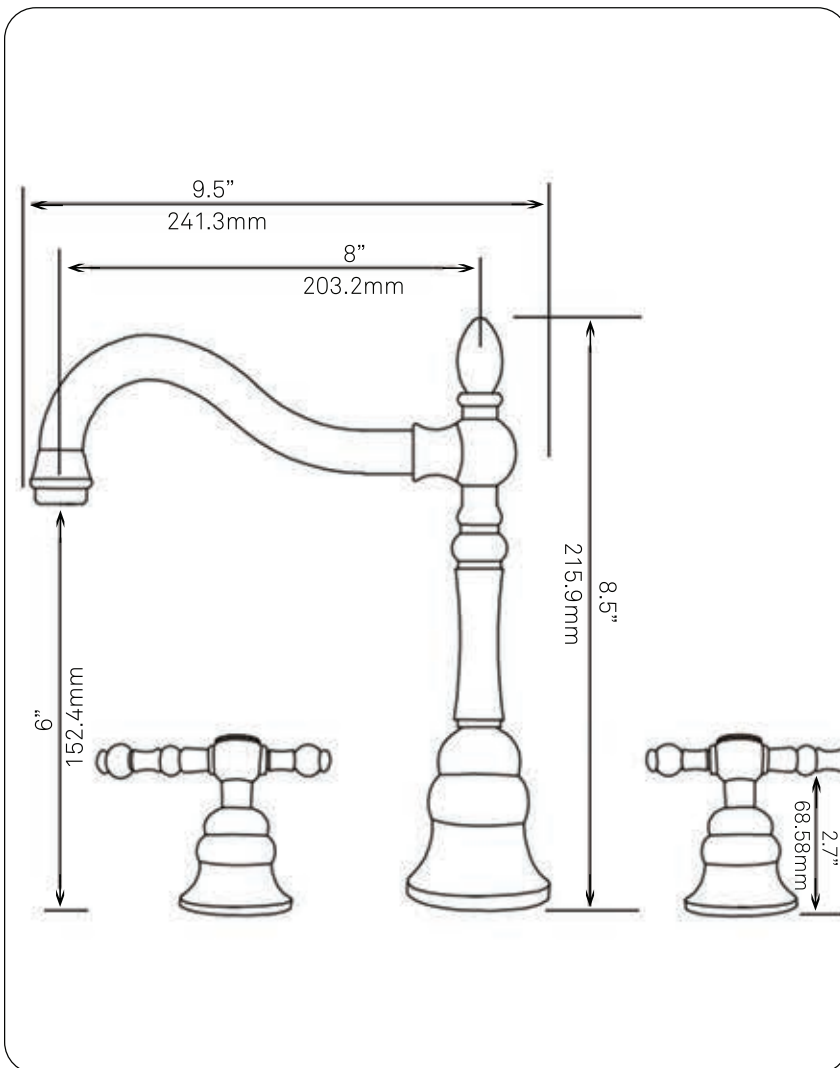

NBF-101BN MILLER Widespread 2-Handle Lav Faucet, Brushed Nickel

Requested By: _____

Specific Features: _____

STANDARD SPECIFICATIONS:

- Lavatory faucet with PVD brushed nickel finish
- Double handles
- 8 -16" widespread
- Solid brass construction
- Three holes, deck mount installation
- 1.375 or 1.5-inch counter diameter hole required
- cUPC and AB1953 low lead compliant
- NSF 61 and NSF 372 certified
- ADA compliant

WARRANTY:

Limited lifetime warranty

- See www.NovattoInc.com for details

COORDINATING ACCESSORIES:

- PUD-BN-0 pop-up drain with overflow
- Glacier Ice Restoration and Sealer kit

NOTES

Novatto reserves the right (1) to make changes in specifications and materials, and (2) to change or discontinue models, both without notice or obligation. Dimensions are for reference only, see www.NovattoInc.com for finish options and product availability.